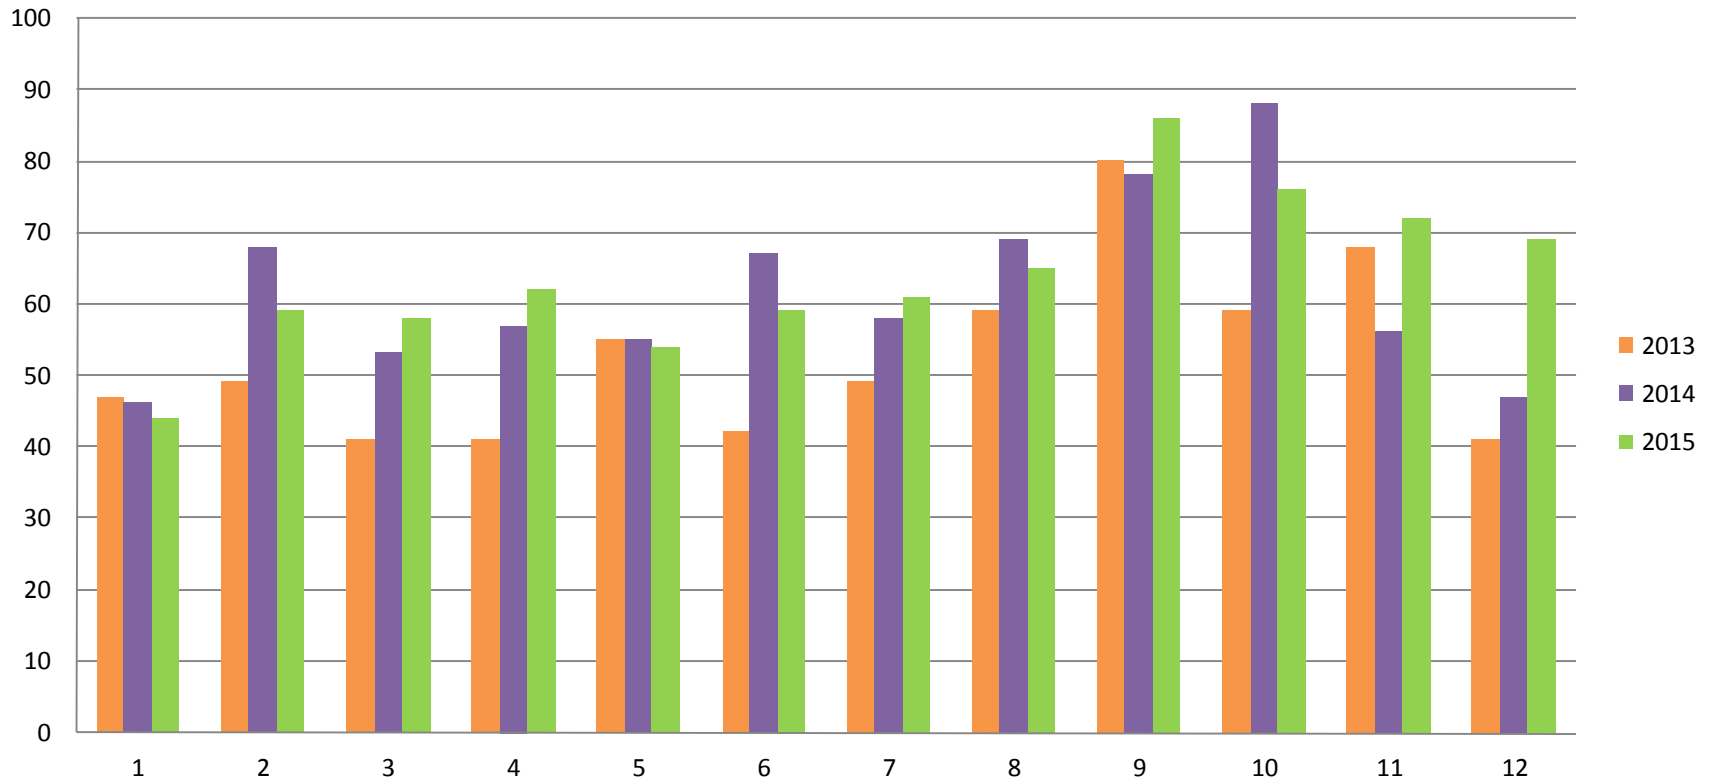

Whistler Overall Sales - Monthly \$

All sales information is derived from the Whistler Listing Service and is believed correct. E&EO

January to December 2015

Whistler Overall Sales - Monthly

All sales information is derived from the Whistler Listing Service and is believed correct. E&EO