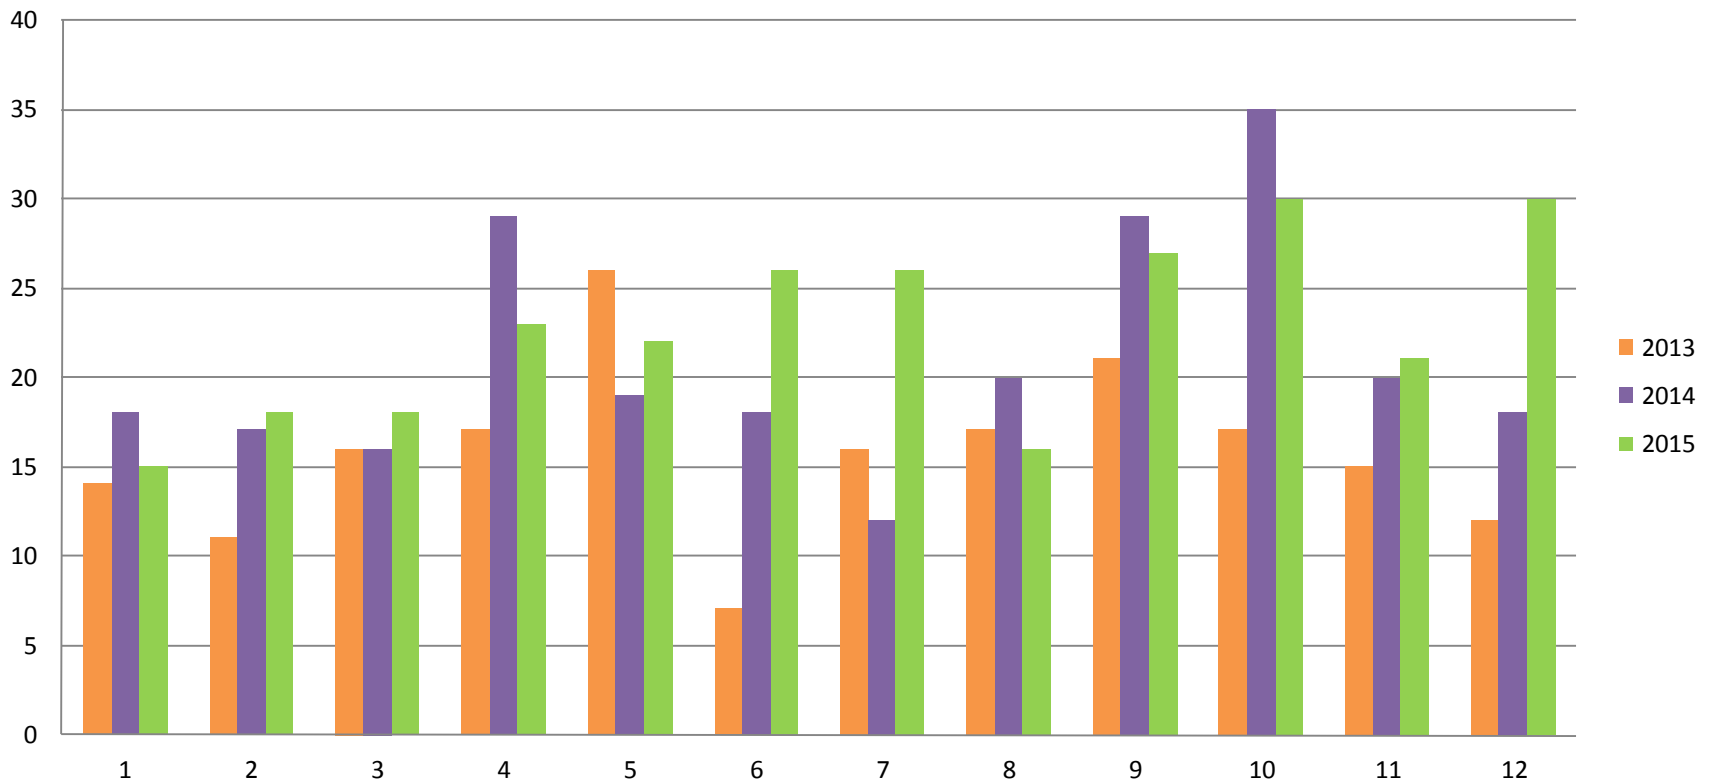

Whistler Condominium Sales - Monthly

All sales information is derived from the Whistler Listing Service and is believed correct. E&EO

January to December 2015