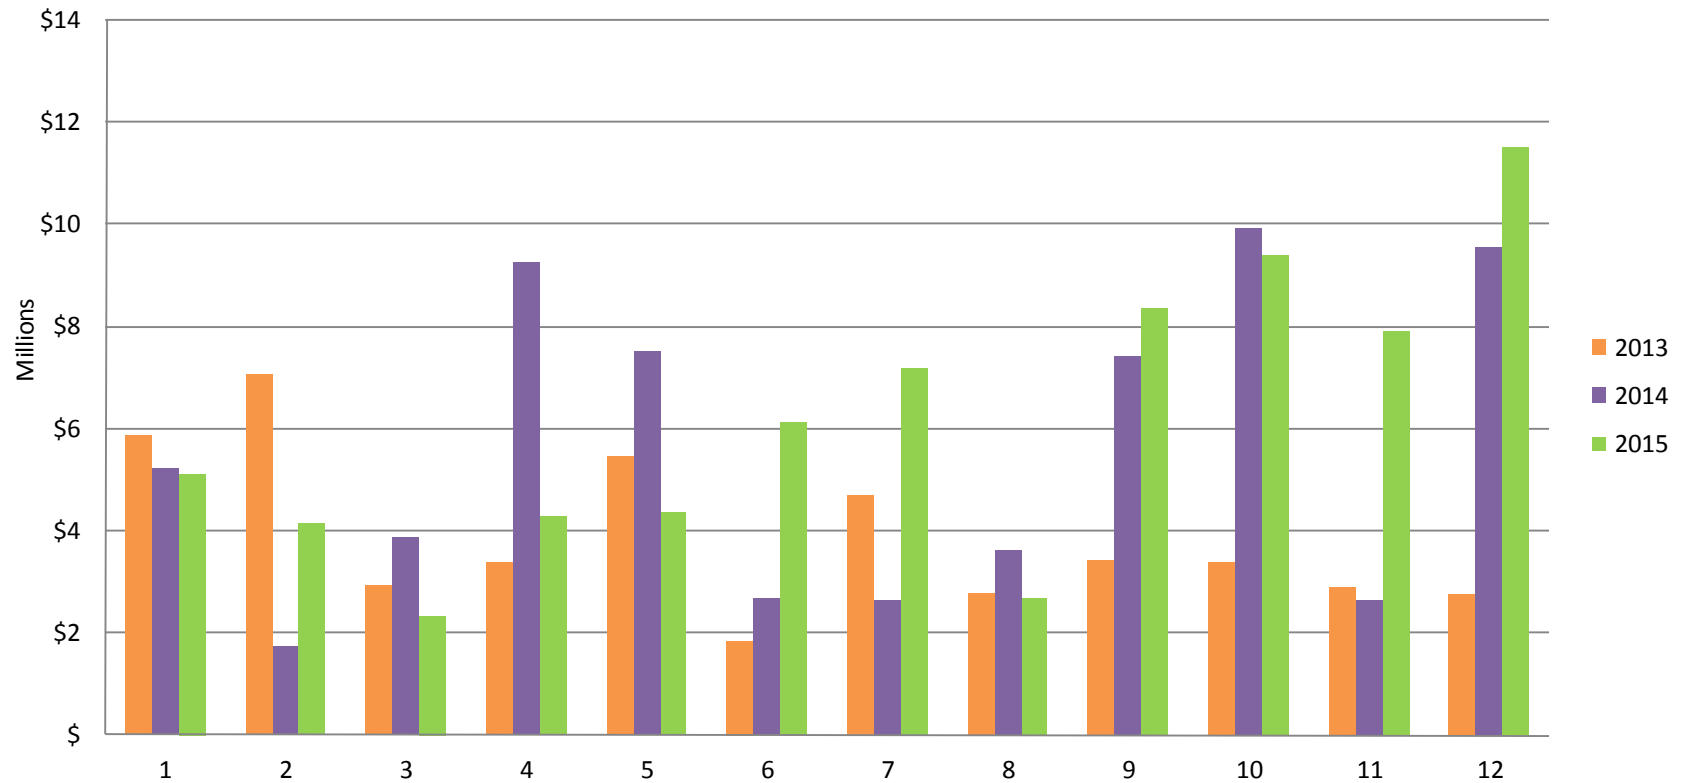

Whistler Phase I Condo Sales - Monthly $

All sales information is derived from the Whistler Listing Service and is believed correct. E&EO

January to December 2015