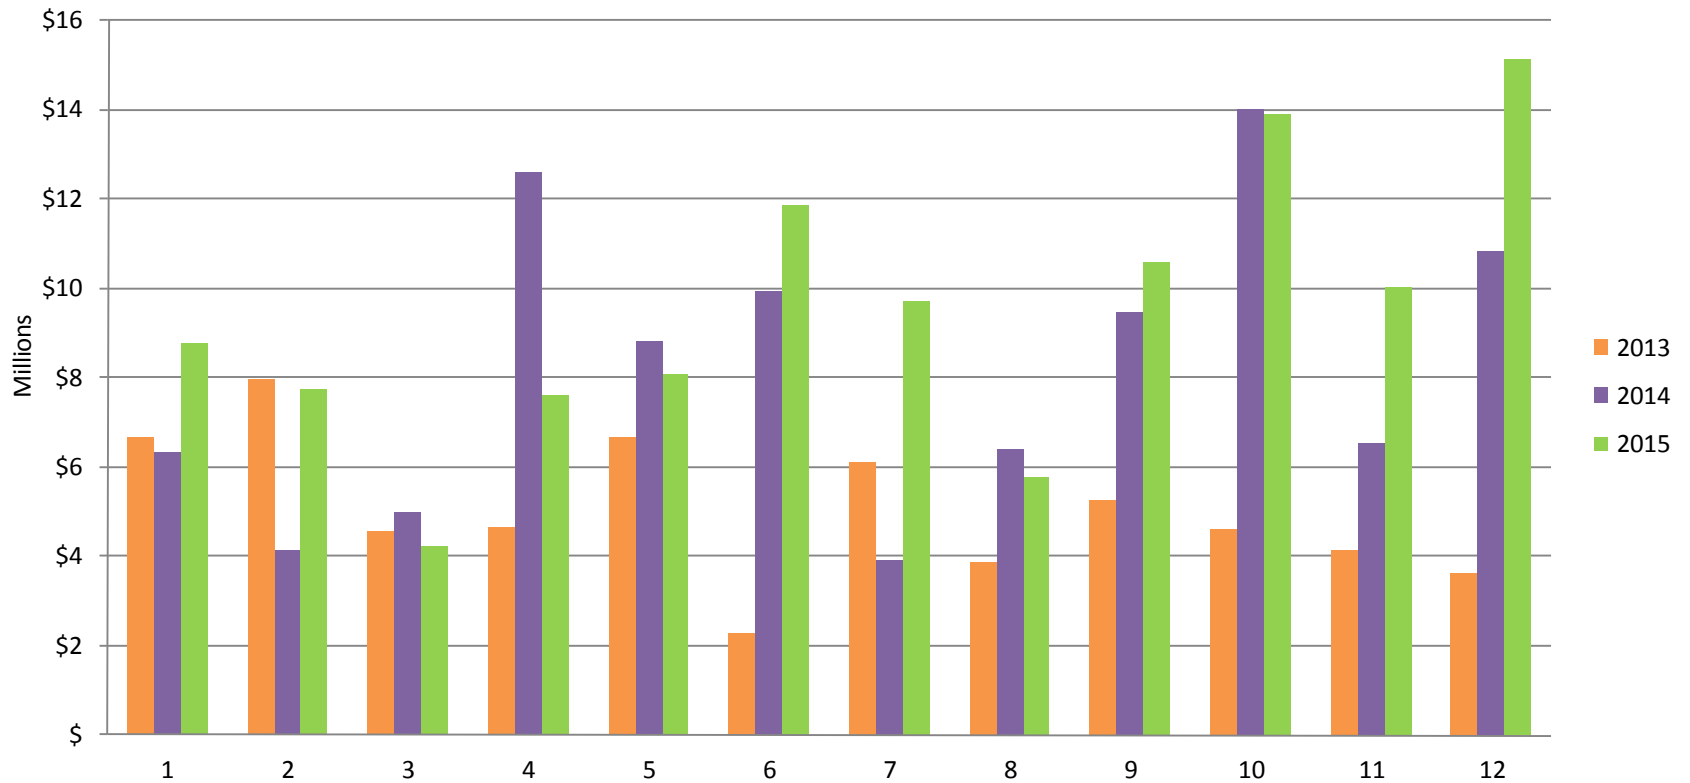

Whistler Condominium Sales - Monthly $

All sales information is derived from the Whistler Listing Service and is believed correct. E&EO

January to December 2015