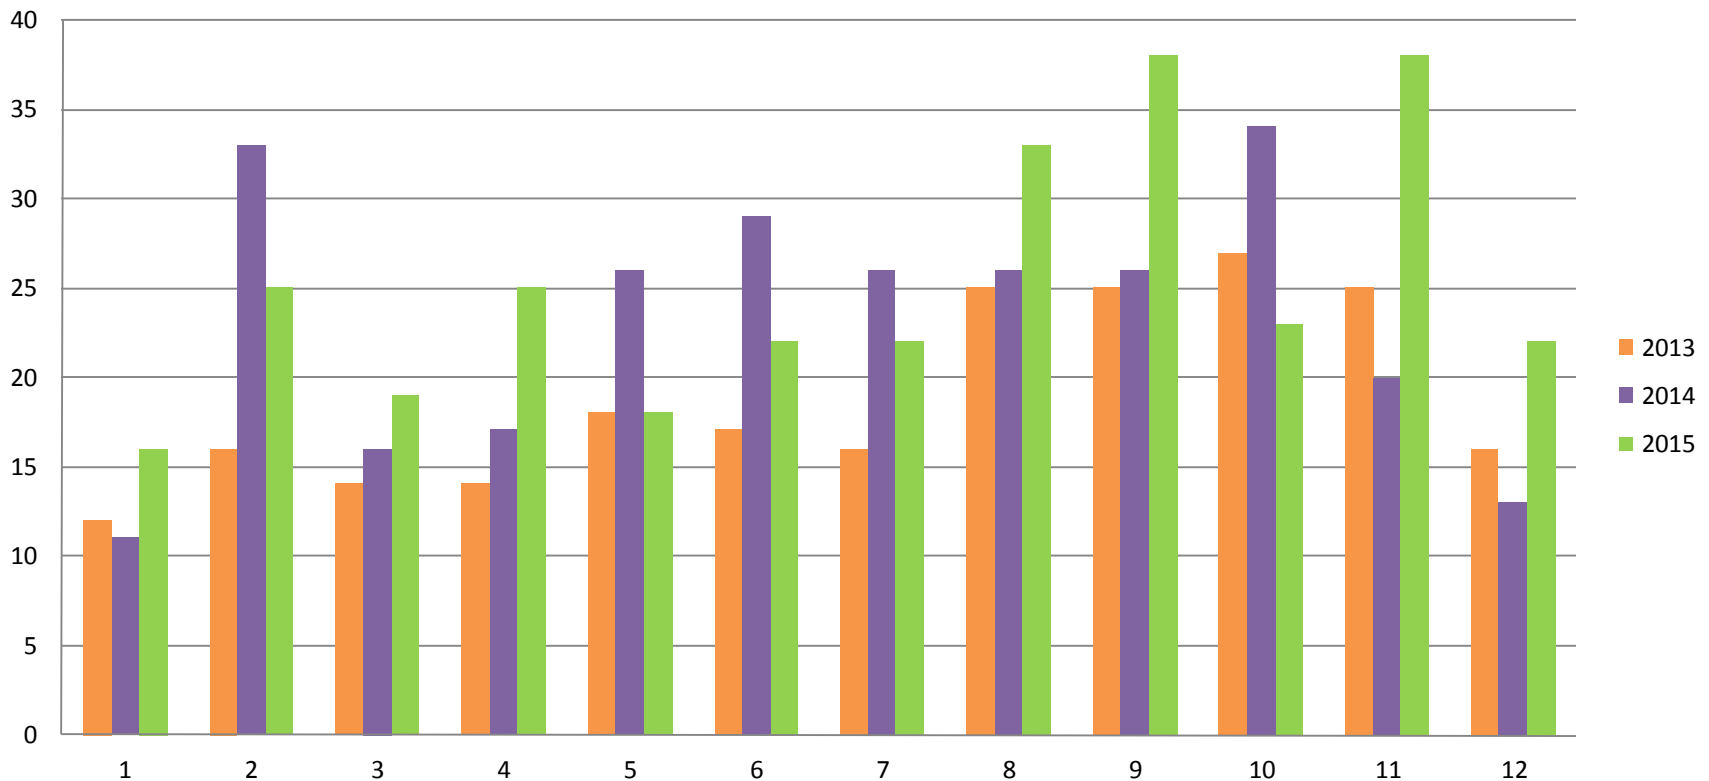

Whistler Townhouse Sales - Monthly

All sales information is derived from the Whistler Listing Service and is believed correct. E&EO

January to December 2015