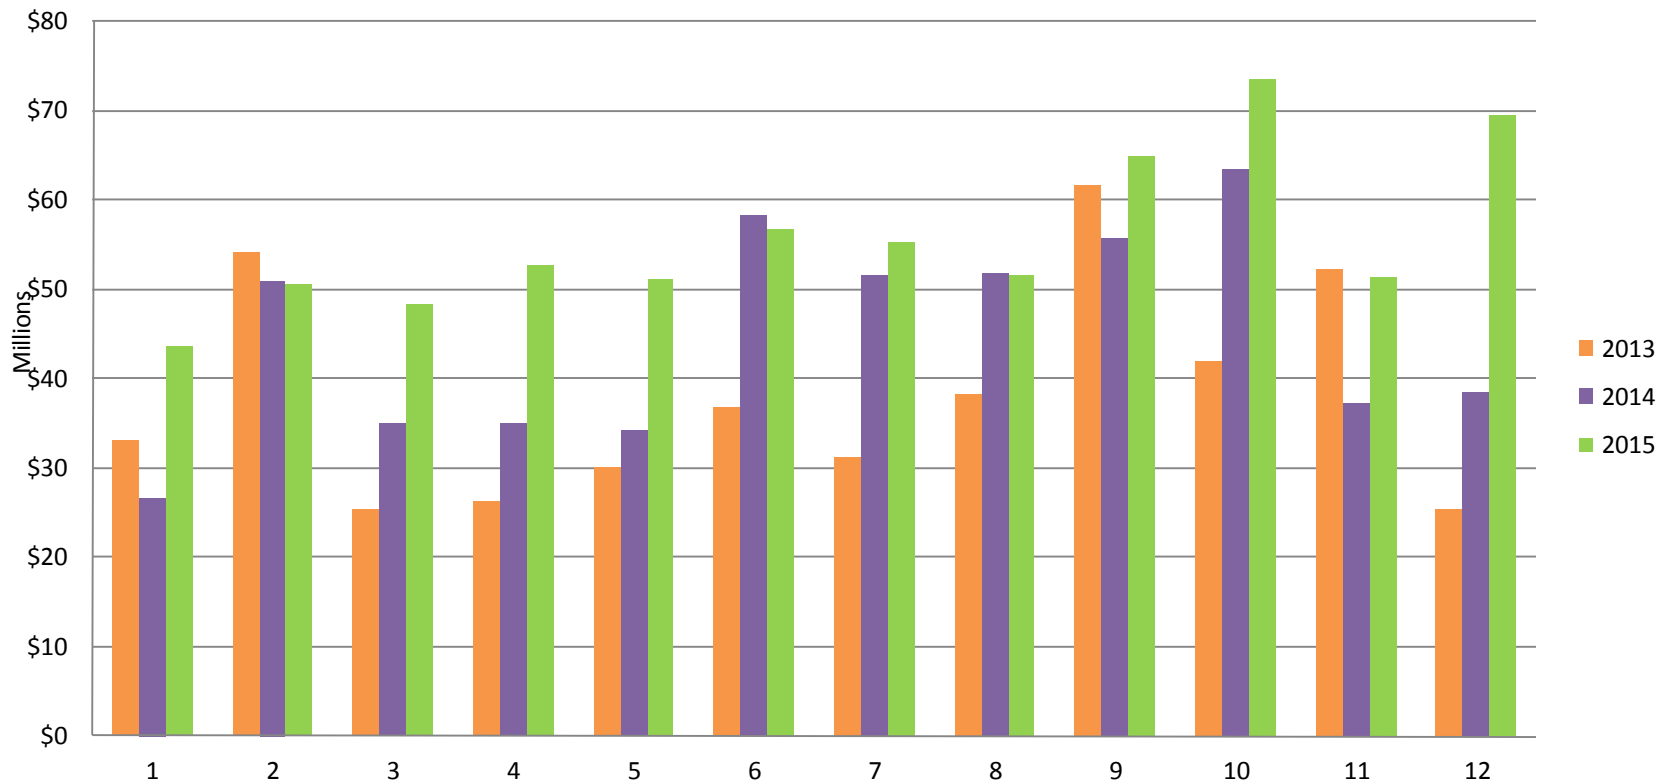

Whistler Overall Sales - Monthly \$

All sales information is derived from the Whistler Listing Service and is believed correct. E&EO

January to December 2015

Whistler Overall Sales - Monthly

All sales information is derived from the Whistler Listing Service and is believed correct. E&EO