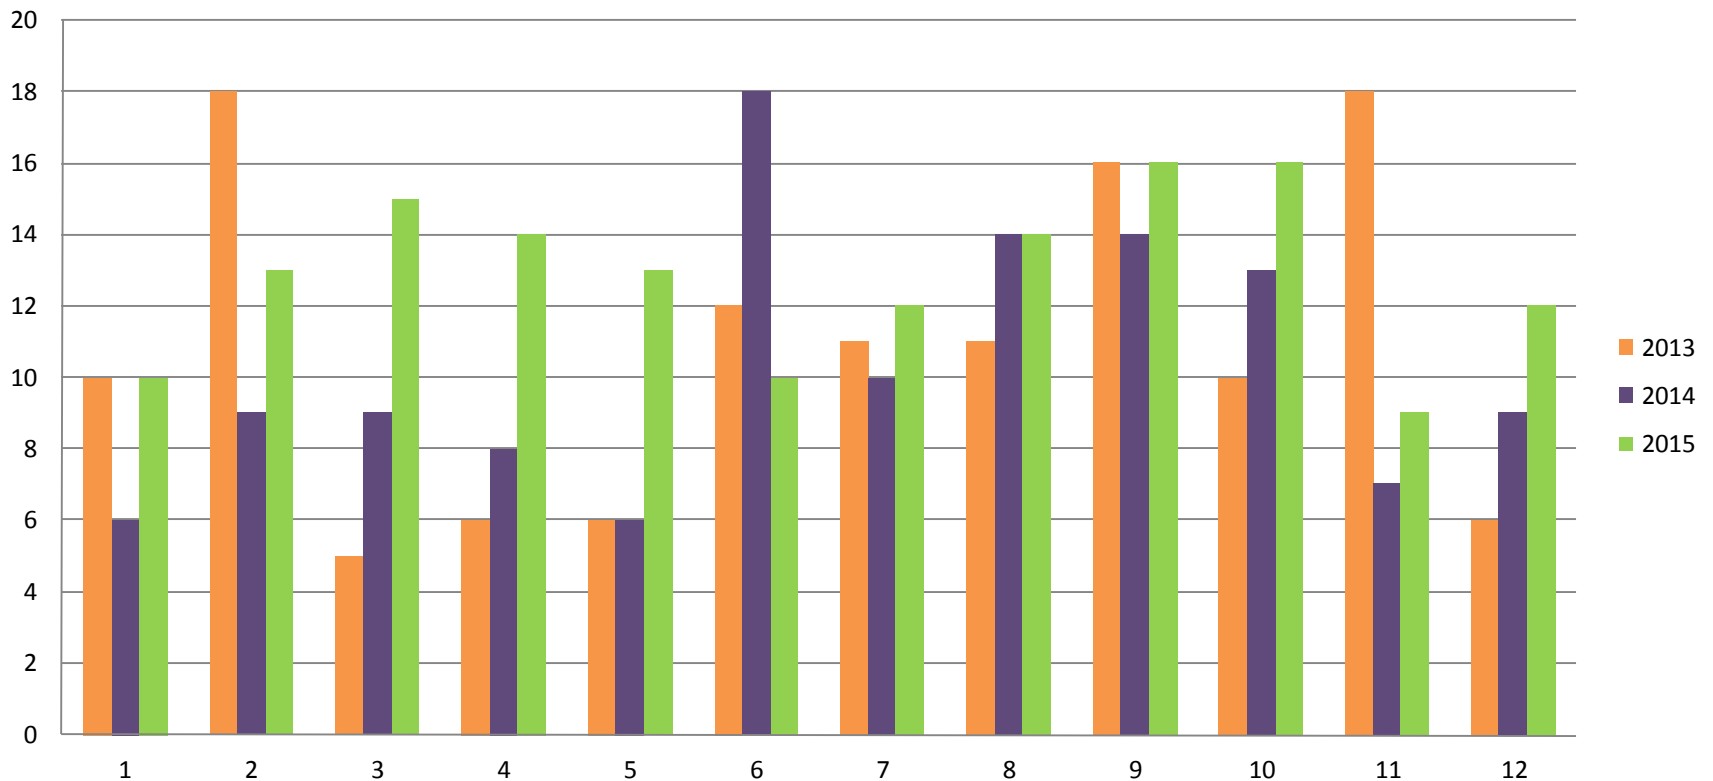

January to December 2015

Whistler Chalet Sales - Monthly \$

All sales information is derived from the Whistler Listing Service and is believed correct. E&EO

January to December 2015

Whistler Chalet Sales - Monthly