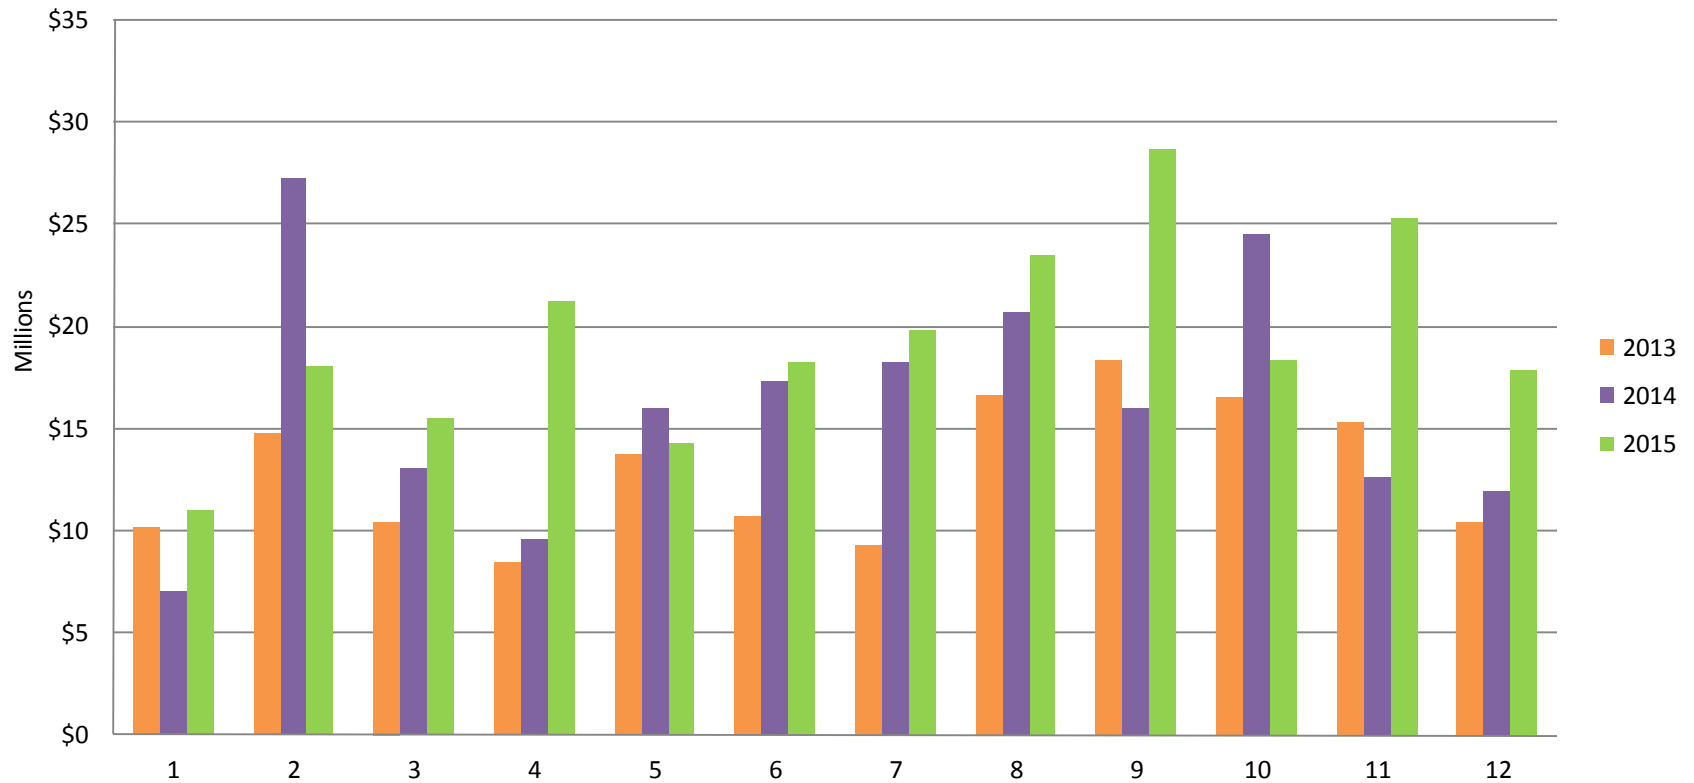

January to December 2015

Whistler Condominium Sales - Monthly

All sales information is derived from the Whistler Listing Service and is believed correct. E&EO

January to December 2015

Whistler Townhouse Sales - Monthly \$