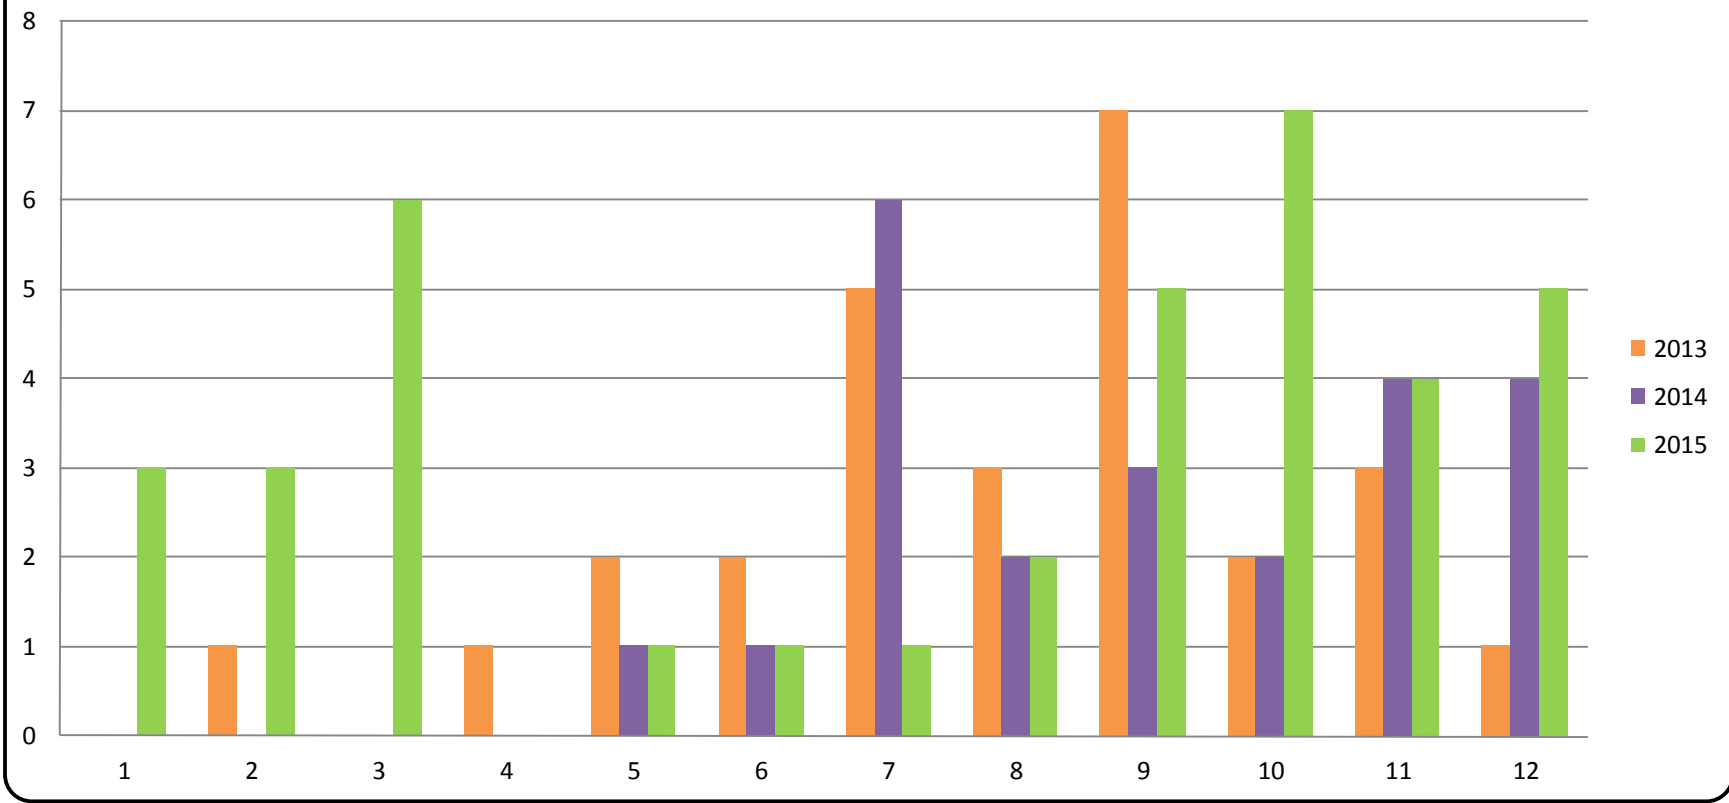

January to December 2015

Whistler Lot Sales - Monthly \$

All sales information is derived from the Whistler Listing Service and is believed correct. E&EO

January to December 2015

Whistler Lot Sales - Monthly #