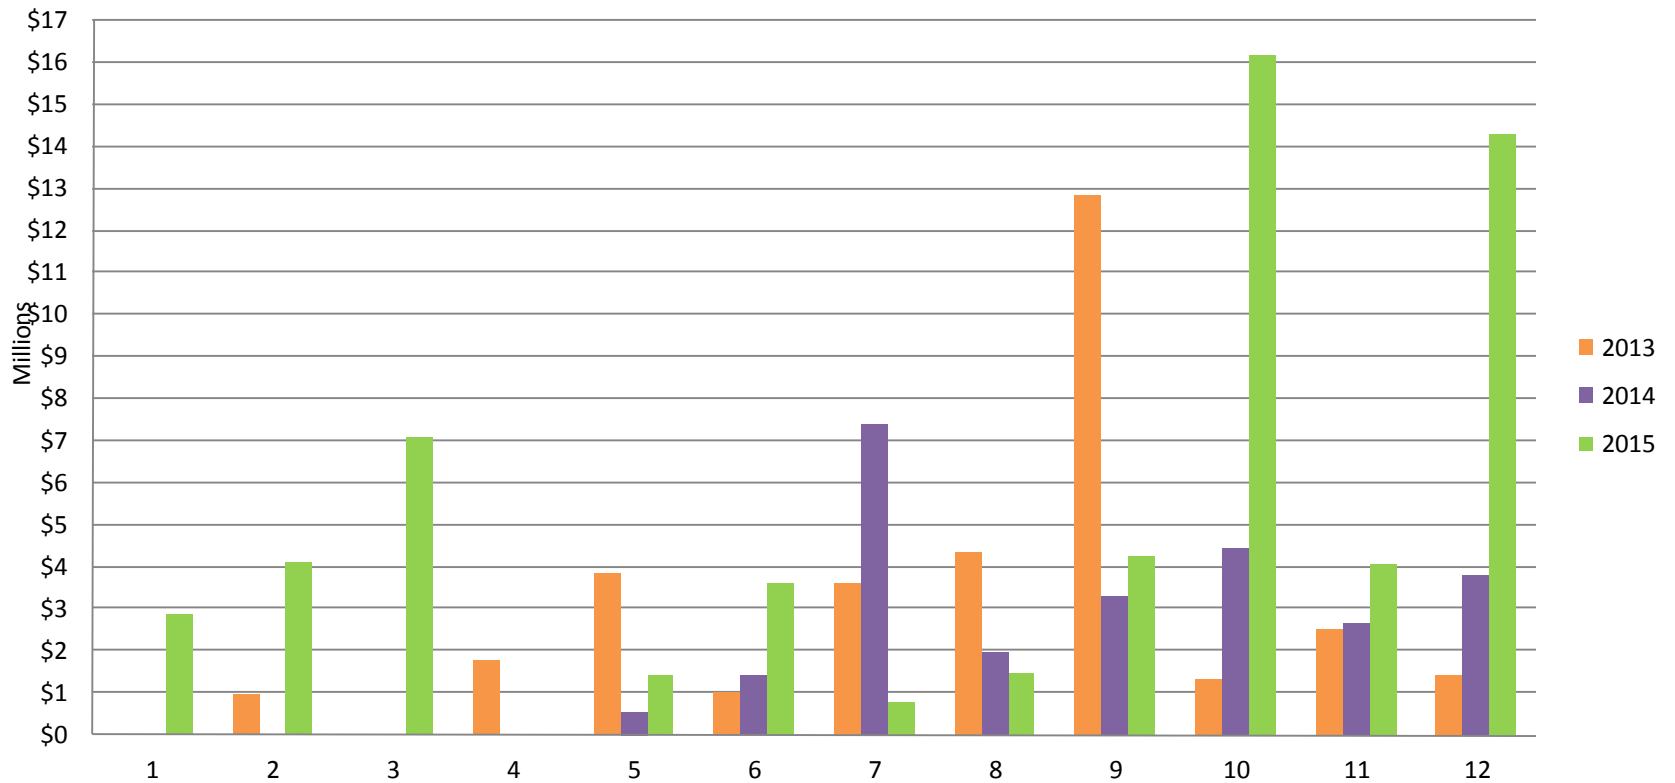

Whistler Lot Sales - Monthly $

All sales information is derived from the Whistler Listing Service and is believed correct. E&EO

January to December 2015