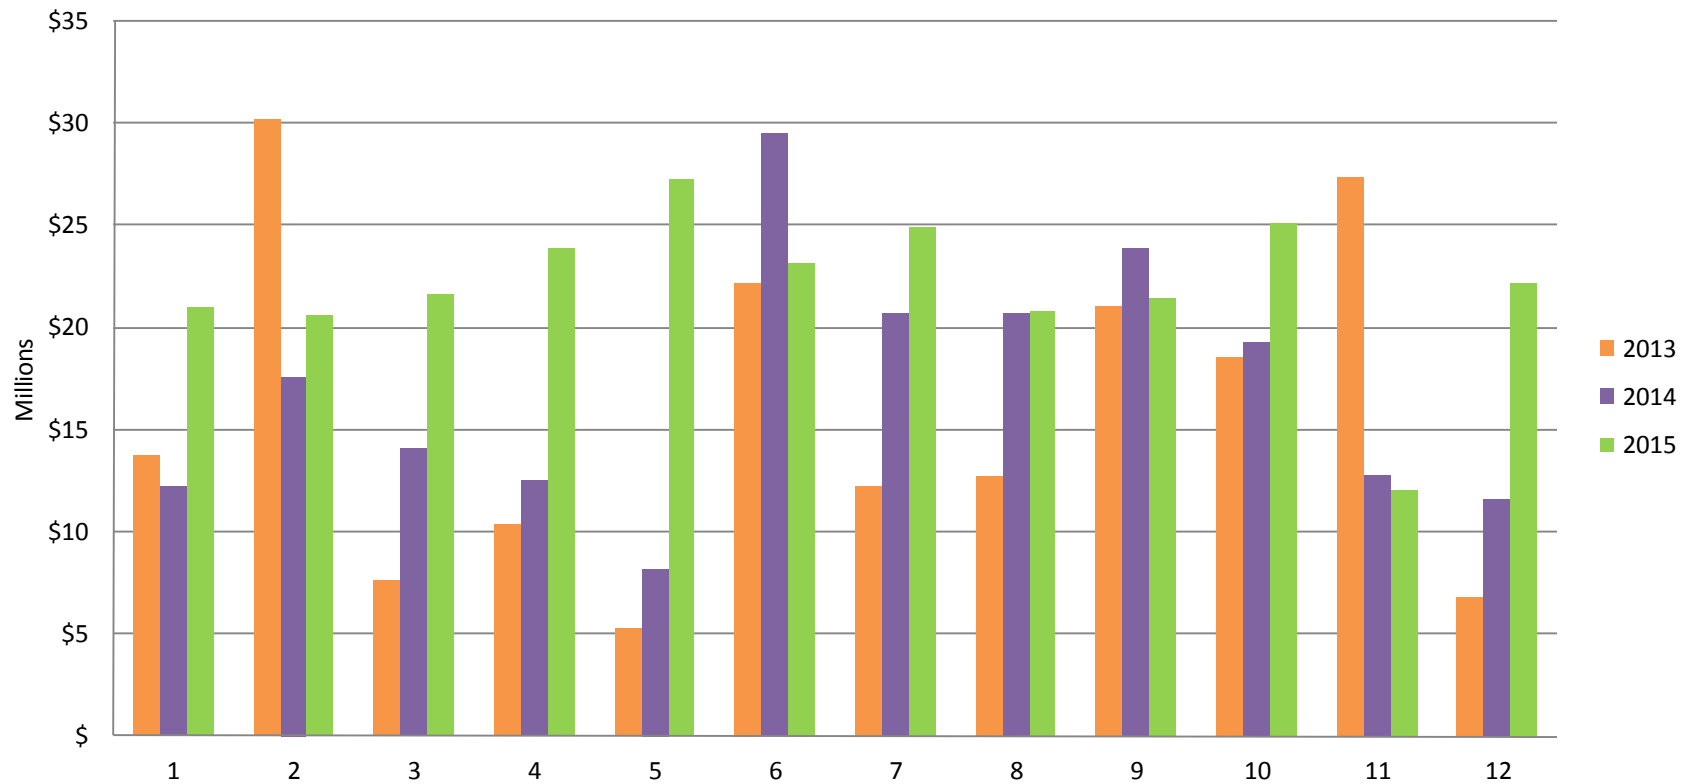

Whistler Chalet Sales - Monthly $

All sales information is derived from the Whistler Listing Service and is believed correct. E&EO

January to December 2015